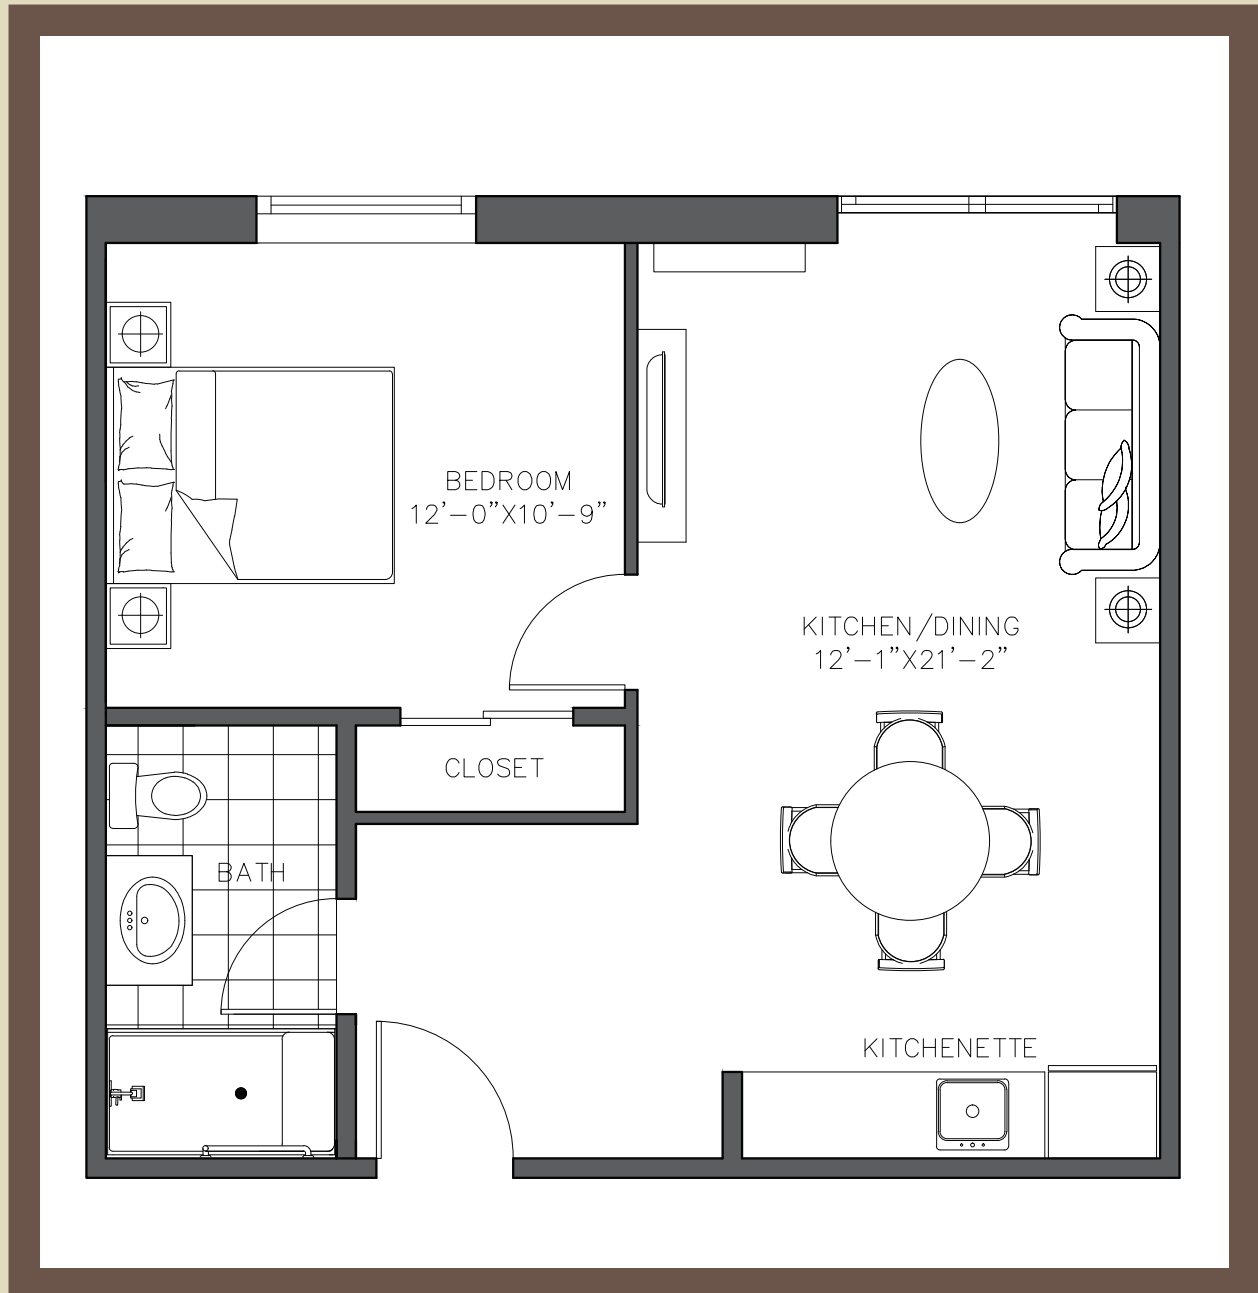

ONE BEDROOM

516 S.F

castlepeakmuskoka.com 705-646-0808

Plans and specifications are subject to change without notice. Actual useable floor space may vary from the stated floor area. E. & O.E.