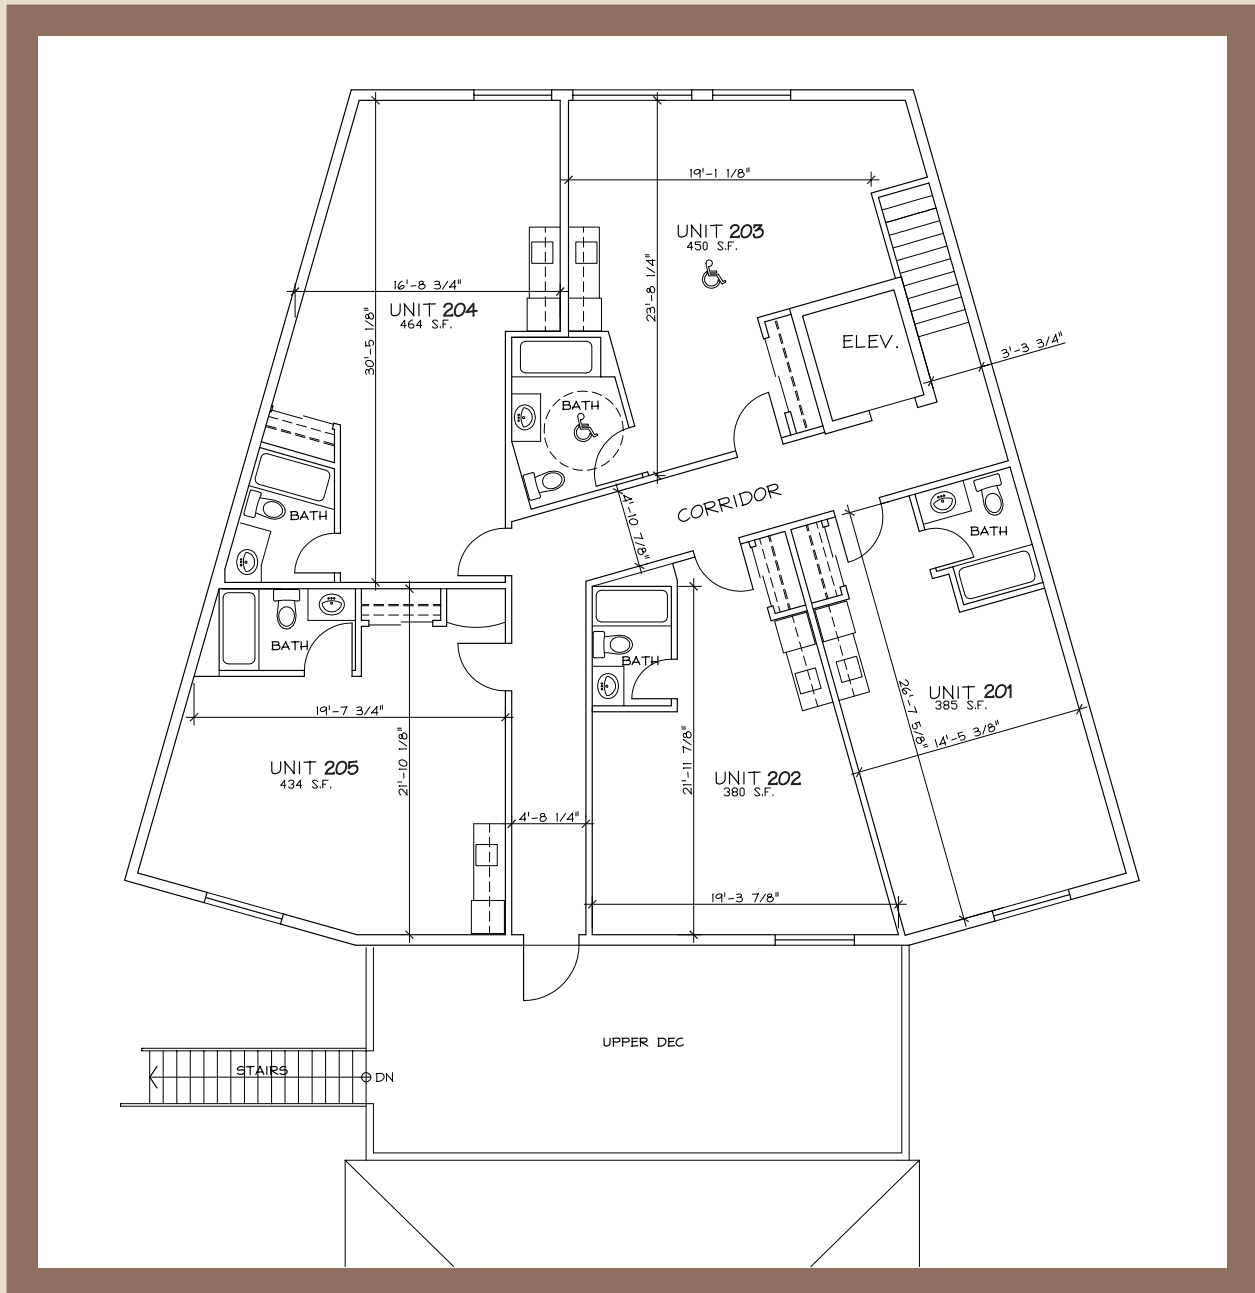

PENTHOUSE SUITES

castlepeakmuskoka.com 705-646-0808

Plans and specifications are subject to change without notice. Actual useable floor space may vary from the stated floor area. E. & O.E.